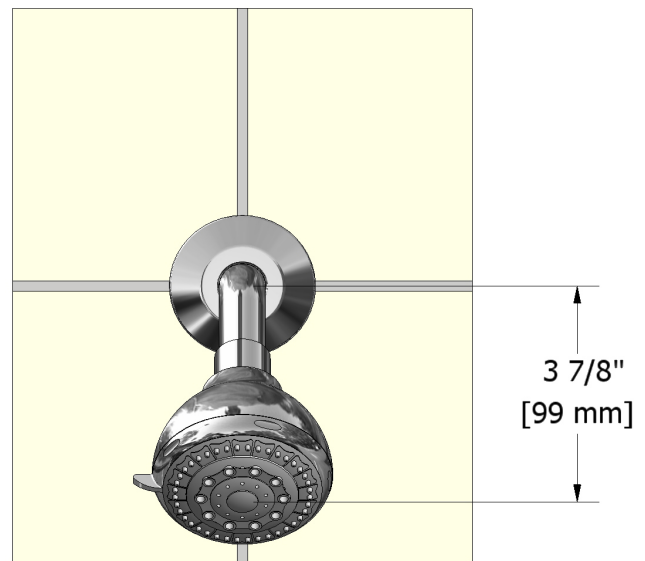

Sizes, models and finishes may differ from thoses presented.

Warranty

This Riobel Inc. product you have purchased carries a Limited Lifetime Warranty on the chrome, PVD finish, blacks and all working parts and is guaranteed from the initial purchase date against all manufacturing defects. All other finishes, including plastic components, are guaranteed for one year. All electric and/or electronic parts are covered by a 5-year limited warranty. The warranty offered on our products will be honored only if the installation is performed by a certified master plumber.

Customer Care

Phone (800) 777 - 9762 | Email: customer-care@houseofrohl.com | Website: houseofrohl.com/support/contact-us

Consult your local House of Rohl showroom for additional information and specifications. For complete warranty details and a list of showrooms, go to houseofrohl.com