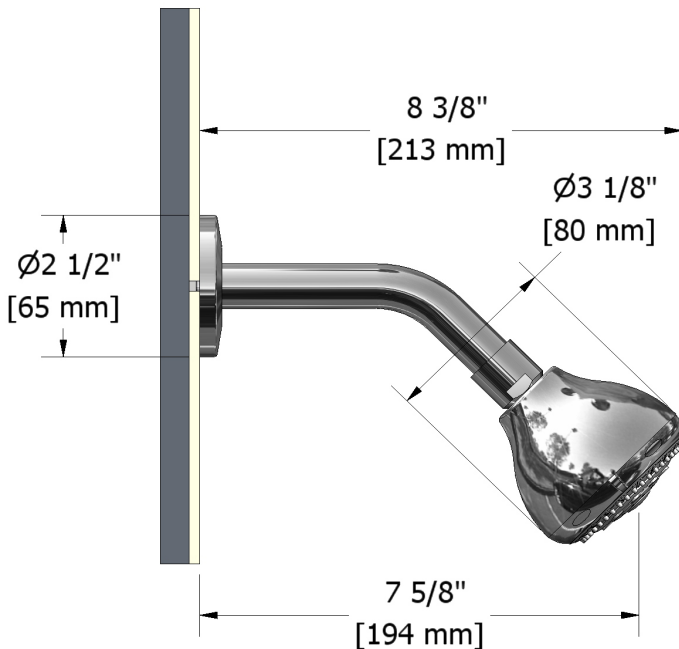

Sizes, models and finishes may differ from thoses presented.

Warranty

This Riobel Inc. product you have purchased carries a Limited Lifetime Warranty on the chrome, PVD finish, blacks and all working parts and is guaranteed from the initial purchase date against all manufacturing defects. All other finishes, including plastic components, are guaranteed for one year. All electric and/or electronic parts are covered by a 5-year limited warranty. The warranty offered on our products will be honored only if the installation is performed by a certified master plumber.

Customer Care

Phone (800) 777 - 9762 | Email: customer-care@houseofrohl.com | Website: houseofrohl.com/support/contact-us

Consult your local House of Rohl showroom for additional information and specifications. For complete warranty details and a list of showrooms, go to houseofrohl.com